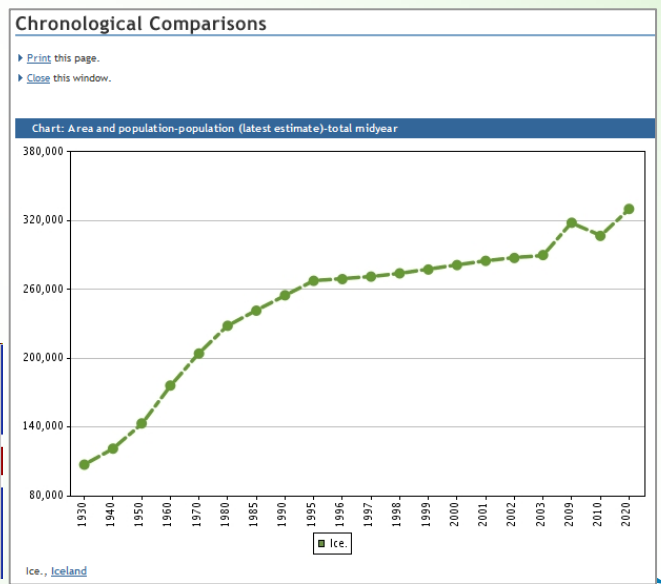

冰岛快照简介 (snapshot)

冰岛人口