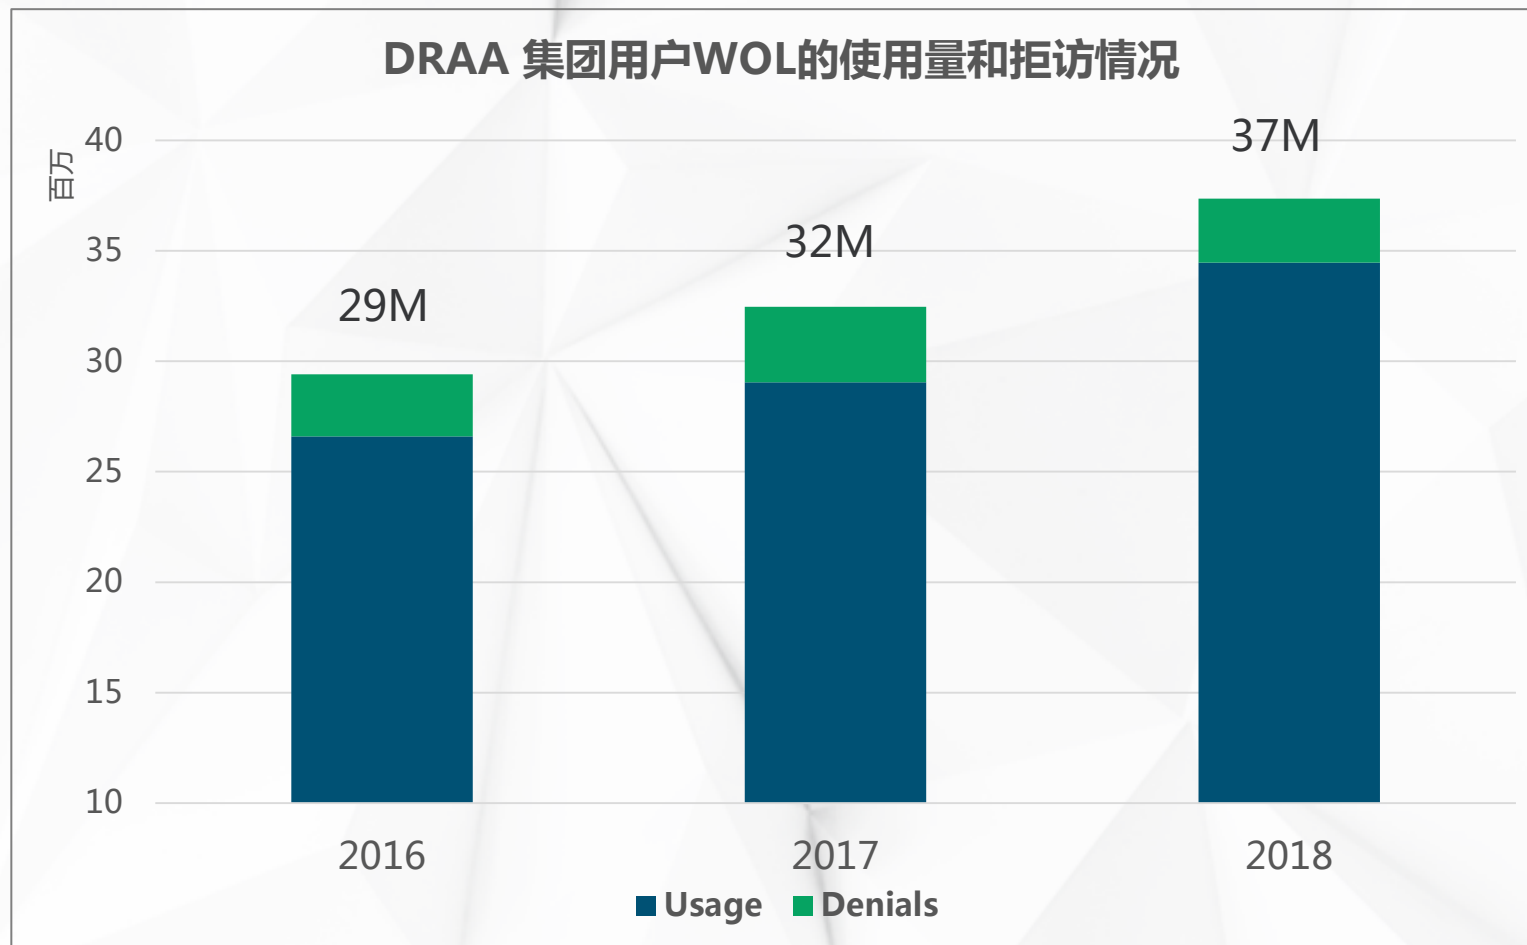

DRAA 集团用户对Wiley资源需求逐年提升

数据源 : Datasalon(Wiley Internal Usage Data) 检索时间:2019/01/30